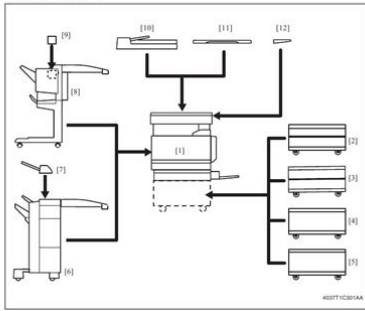

General

1. System configuration 1/2 System Front View